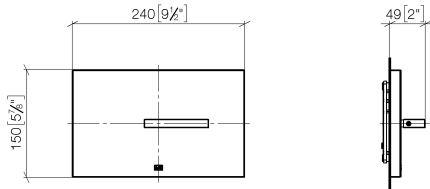

12 660 979

Fits: IMO, LULU, MADISON, MEM, TARA, CL.1, LISSÉ, VAIA, META, CYO

- cover plate 150 x 240 x 15 mm
- flush handle with rotary operation and two-volume technology (full flush/partial flush)

This product is compatible with the following TECE products:

12 660 979

mm [inches]

12 660 979

Parts for other finishes can be found here: Brushed Platinum

Spare parts list

No.	Item Number	Name	Quantity used	Delivery time
1	04 28 01 053 00 90	plate	1	2
2	09 18 20 038 90	base	1	2
3	09 30 30 086 90	screw	1	2
4	09 11 01 179-00	cover	1	10
5	09 20 97 057-00	handle	1	10
6	09 31 11 058 90	pin	1	2